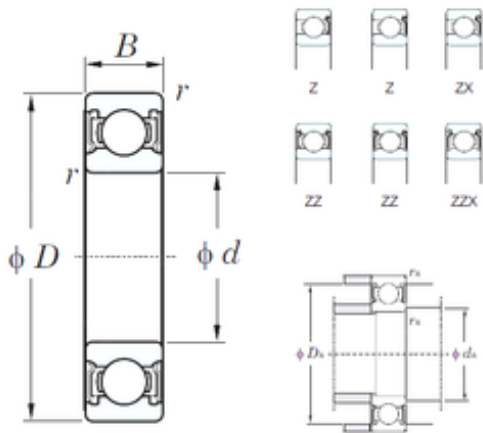

TRAY BEARING-MALAYSIA SDN.BHD.

Auto Bearings 6304zz (SKF TIMKEN KOYO
NSK 6000 6001 6002 6003 6004 6005 6007 6008
6200 6300 6301 6302 6303 6304 6305 6306 6308
6314 6410 6411 6412 6414)

Bearing No. 6304zz

6304zz Bearing 2D drawings and 3D CAD models

Size	20x52x15 mm
Bore Diameter	20 mm
Outer Diameter	52 mm
Width	15 mm
d	20 mm
D	52 mm
B	15 mm
C	15 mm
r min.	1,1 mm
da min.	26,5 mm
da max	27 mm
Da max.	45,5 mm
ra max.	1 mm
Weight	0,144 Kg
Basic dynamic load rating (C)	15,9 kN
Basic static load rating (C0)	7,85 kN
(Grease) Lubrication Speed	14000 r/min
Category	Single Row Ball Bearings
Inventory	0.0
Manufacturer Name	KOYO
Minimum Buy Quantity	N/A
Weight / Kilogram	0.157
EAN	0605790073106